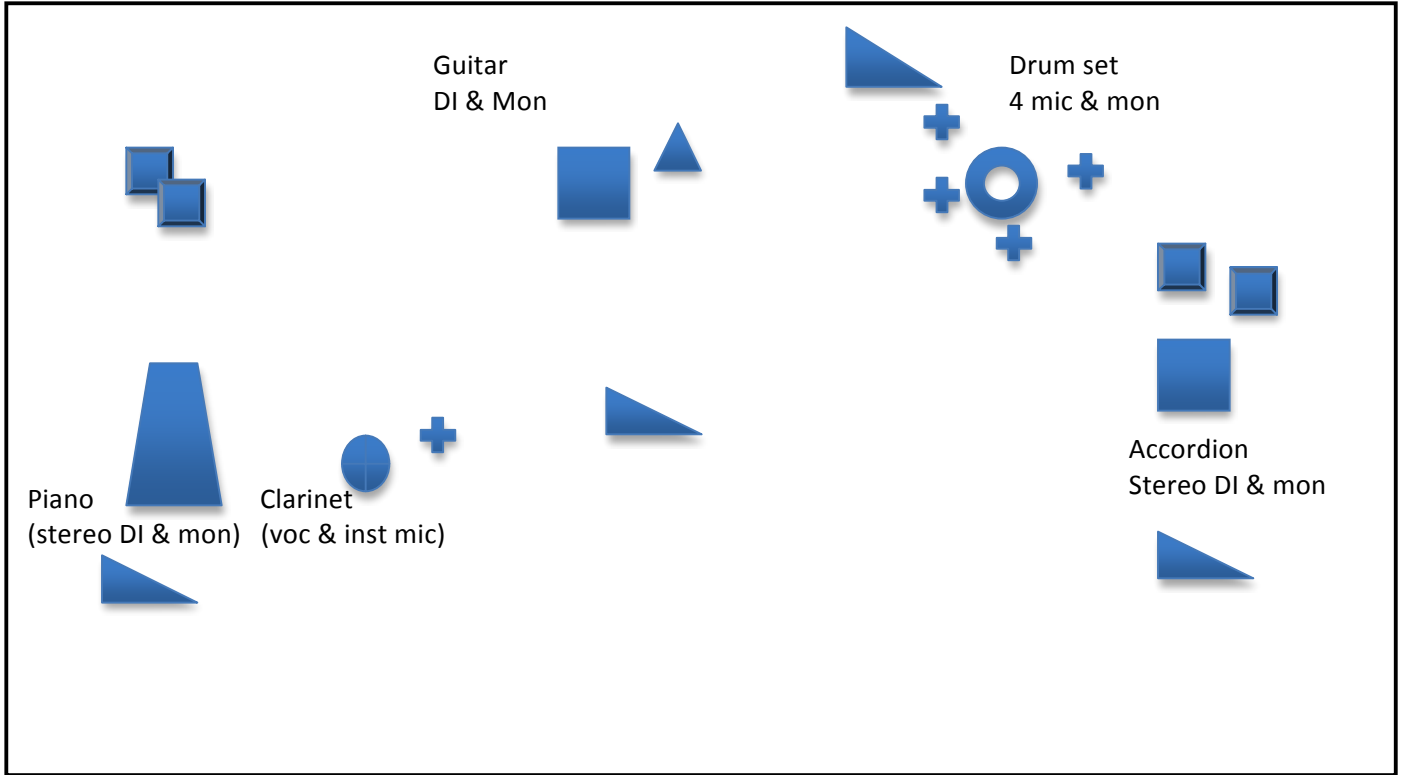

Dexter Payne Quintet Stage Plot

Audience

Tech list:

1. Clarinet mic (SM58 or better)
2. Public address mic
3. 4 drum mics (kick, snare, overhead, pandeiro/perc)
4. Stereo DI for piano
5. DI for guitar
6. Stereo DI for accordion
7. 4 monitor wedges

□ = DI (direct input)

△ = XLR (3-pin direct line)

☺ = Vocal Microphone

⊕ = Instrument Microphone